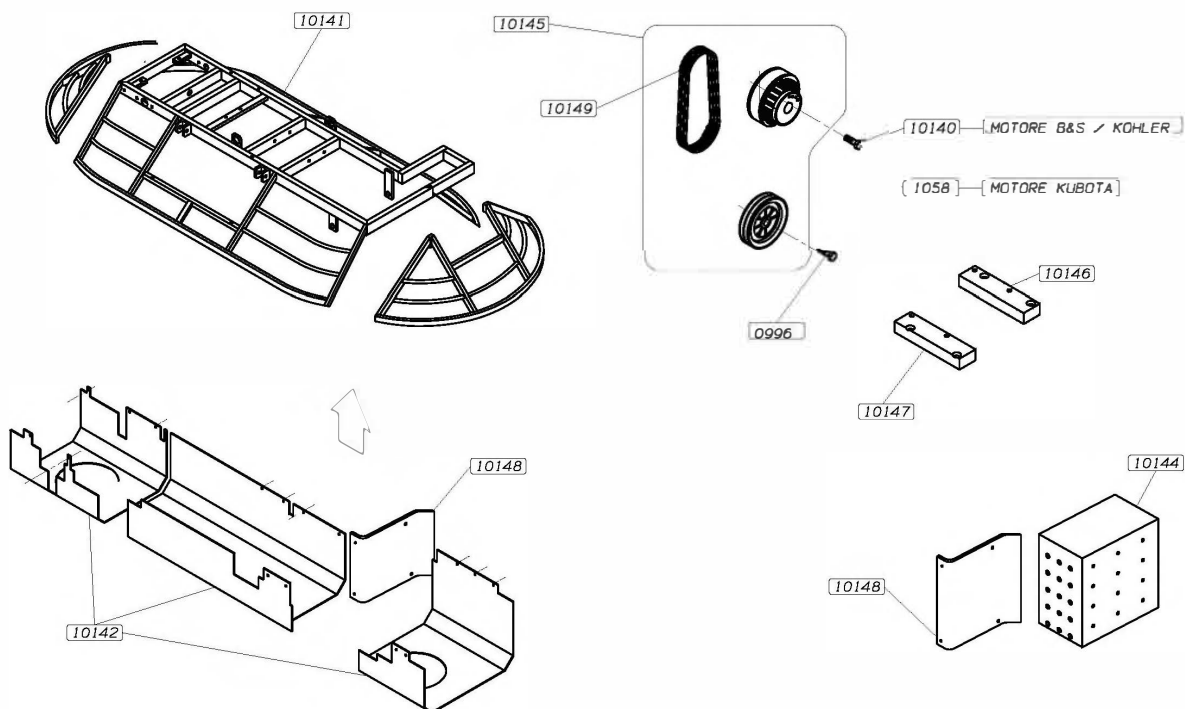

MOTORE KOHLER 32.5HP

 MK8-120  MK10-120 TAVOLA H

[MK8-120] [MK10-120] TAVOLA I

OPTIONAL G

TORQUE CONVERTER

MK8-120

MK10-120

TAVOLA L